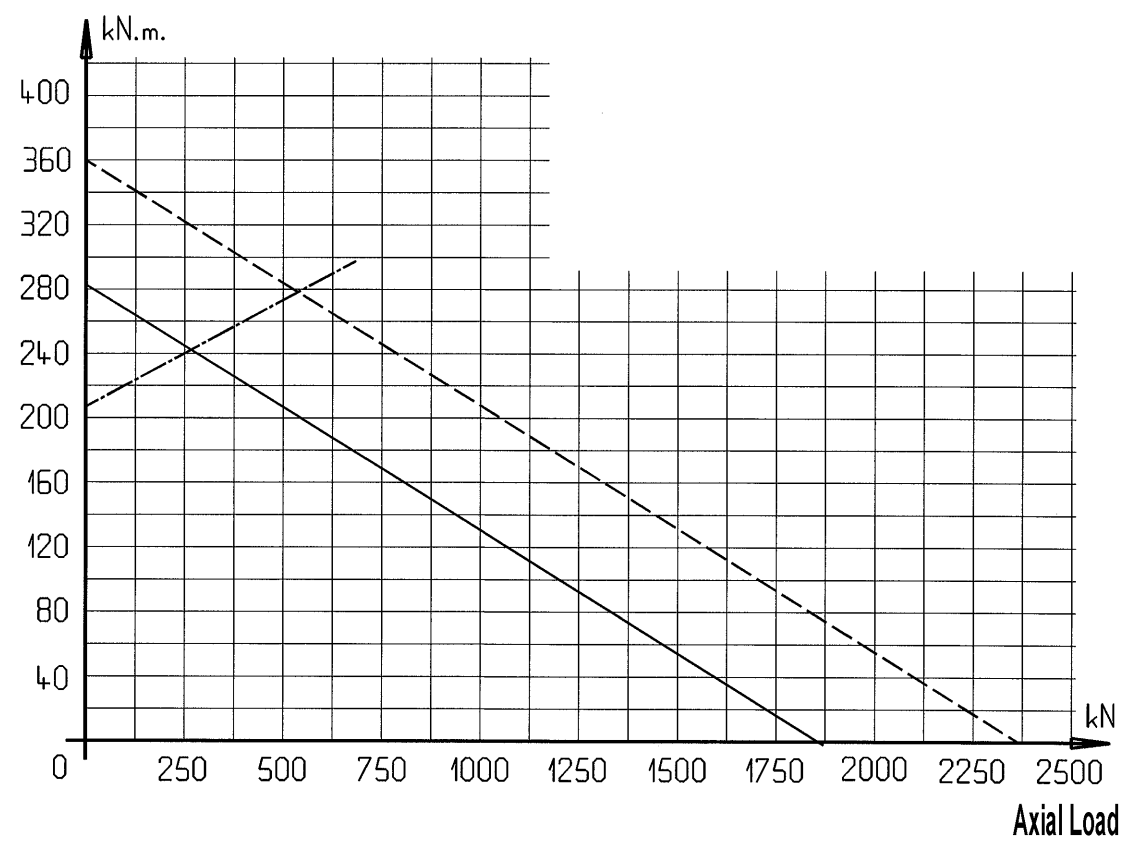

Balls Without Gear

CODE **03**

03-0181-07

Estimated Weight : 5. kg

03-0217-00

Estimated Weight : 14. kg

Tilting
Moment

03-0260-00

Tilting
Moment

Estimated Weight : 17. kg

03-0342-05

Tilting
Moment

Estimated Weight : 29. kg

03-0600-02

Tilting
Moment

Estimated Weight : 91. kg

03-0785-00

Tilting
Moment

Estimated Weight : 148. kg

03-0980-02

Tilting
Moment

Estimated Weight : 271. kg