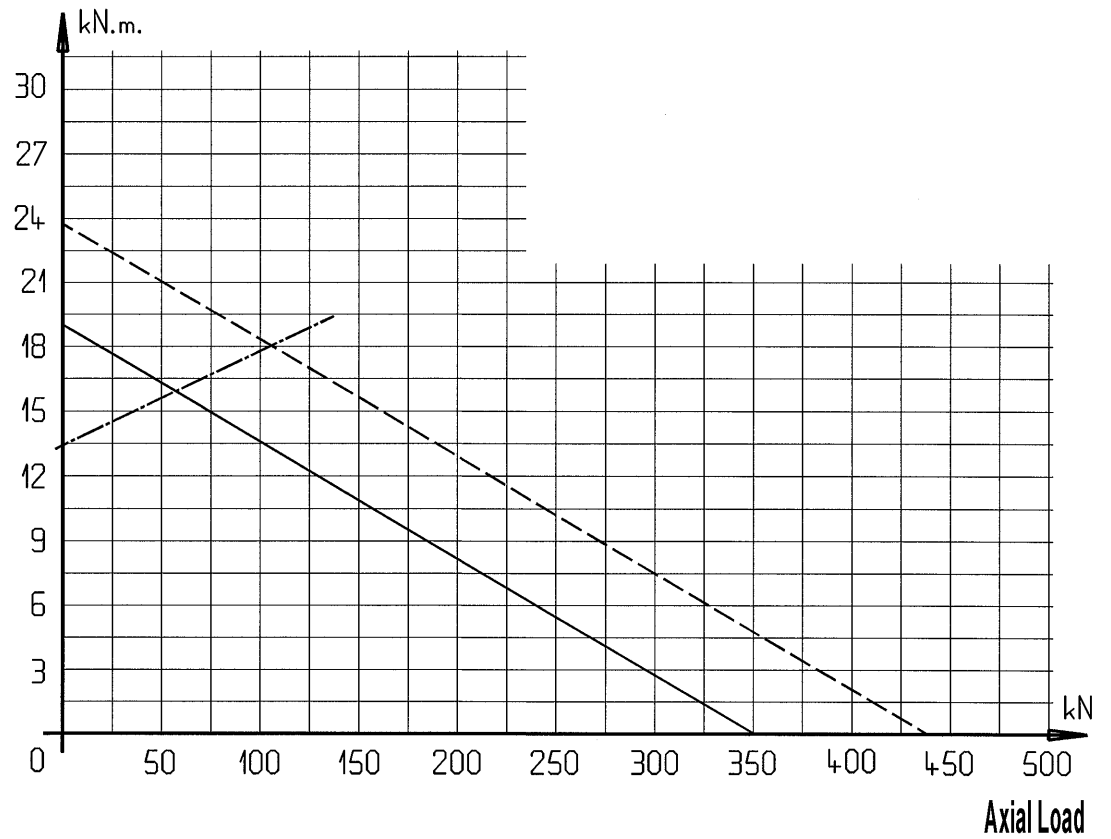

Balls Without Gear

CODE **03**

03-0181-07

Estimated Weight : 5. kg

03-0217-00

Estimated Weight : 14. kg

Tilting
Moment

03-0260-00

Tilting
Moment

Estimated Weight : 17. kg

03-0342-05

Tilting
Moment

Estimated Weight : 29. kg

03-0600-02

Tilting
Moment

Estimated Weight : 91. kg

03-0785-00

Tilting
Moment

Estimated Weight : 148. kg

03-0980-02

Tilting
Moment

Estimated Weight : 271. kg