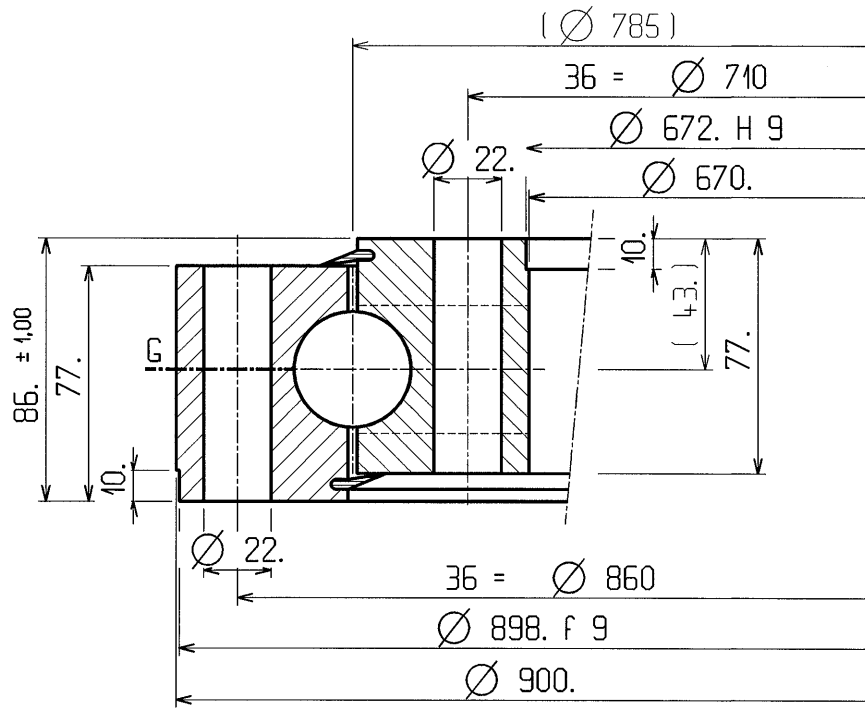

Tilting
Moment

Estimated Weight : 17. kg

03-0342-05

Tilting
Moment

Estimated Weight : 29. kg

03-0600-02

Tilting
Moment

Estimated Weight : 91. kg

03-0785-00

Tilting
Moment

Estimated Weight : 148. kg

03-0980-02

Tilting
Moment

Estimated Weight : 271. kg