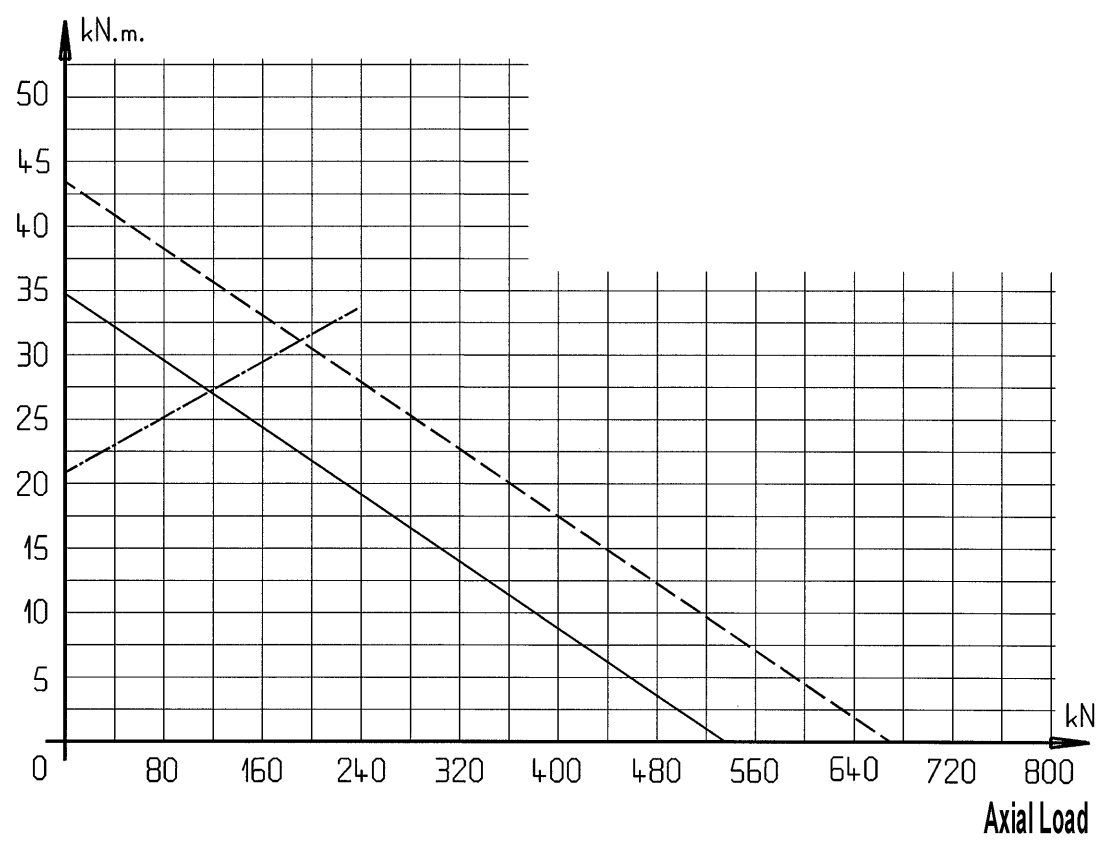

Balls Without Gear

CODE **03**

03-0181-07

Estimated Weight : 5. kg

03-0217-00

Estimated Weight : 14. kg

Tilting
Moment

03-0260-00

Tilting
Moment

Estimated Weight : 17. kg

03-0342-05

Tilting
Moment

Estimated Weight : 29. kg

03-0600-02

Tilting
Moment

Estimated Weight : 91. kg

03-0785-00

Tilting
Moment

Estimated Weight : 148. kg

03-0980-02

Tilting
Moment

Estimated Weight : 271. kg