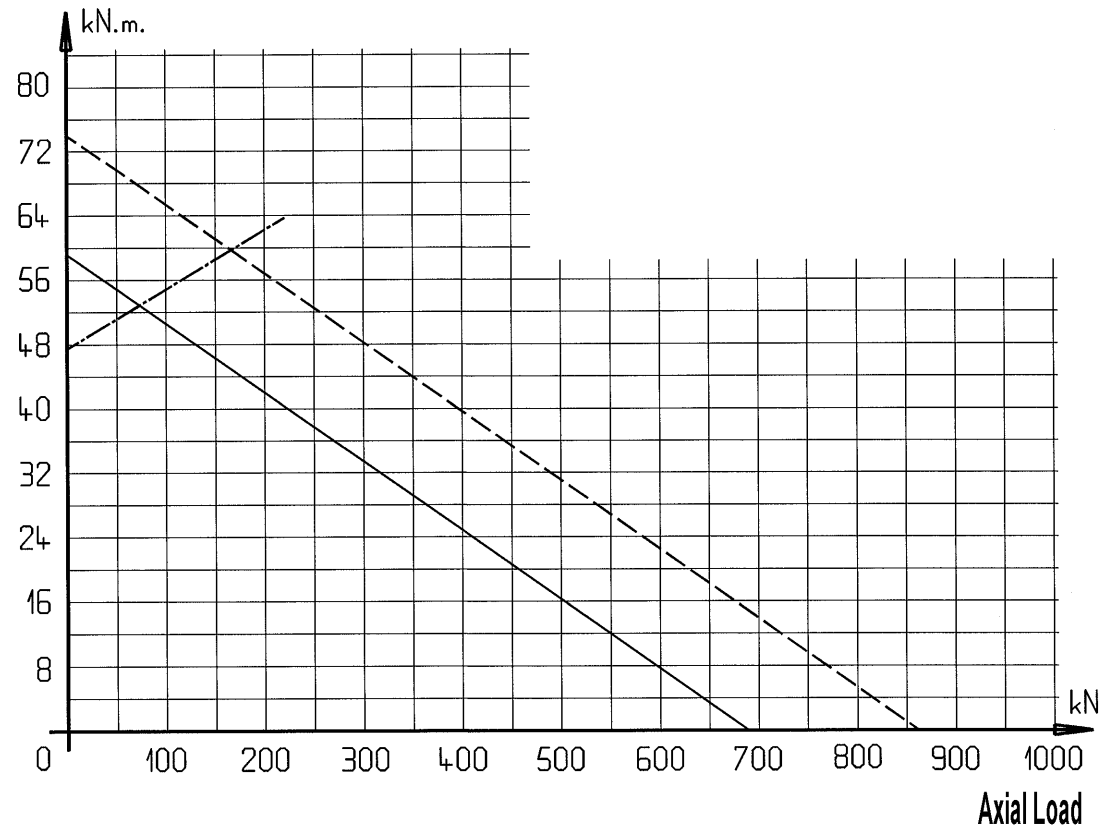

Balls Without Gear

CODE **03**

03-0181-07

Estimated Weight : 5. kg

03-0217-00

Estimated Weight : 14. kg

Tilting
Moment

03-0260-00

Tilting
Moment

Estimated Weight : 17. kg

03-0342-05

Tilting
Moment

Estimated Weight : 29. kg

03-0600-02

Tilting
Moment

Estimated Weight : 91. kg

03-0785-00

Tilting
Moment

Estimated Weight : 148. kg

03-0980-02

Tilting
Moment

Estimated Weight : 271. kg