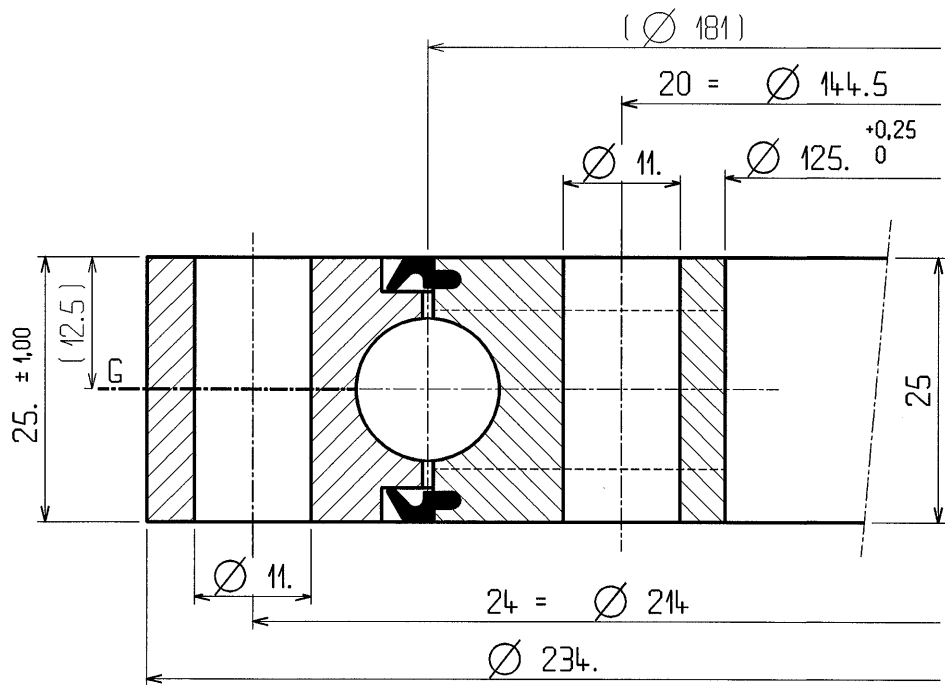

Balls Without Gear

CODE **03**

03-0181-07

Estimated Weight : 5. kg

03-0217-00

Estimated Weight : 14. kg

Tilting
Moment

03-0260-00

Tilting
Moment

Estimated Weight : 17. kg

03-0342-05

Tilting
Moment

Estimated Weight : 29. kg

03-0600-02

Tilting
Moment

Estimated Weight : 91. kg

03-0785-00

Tilting
Moment

Estimated Weight : 148. kg

03-0980-02

Tilting
Moment

Estimated Weight : 271. kg