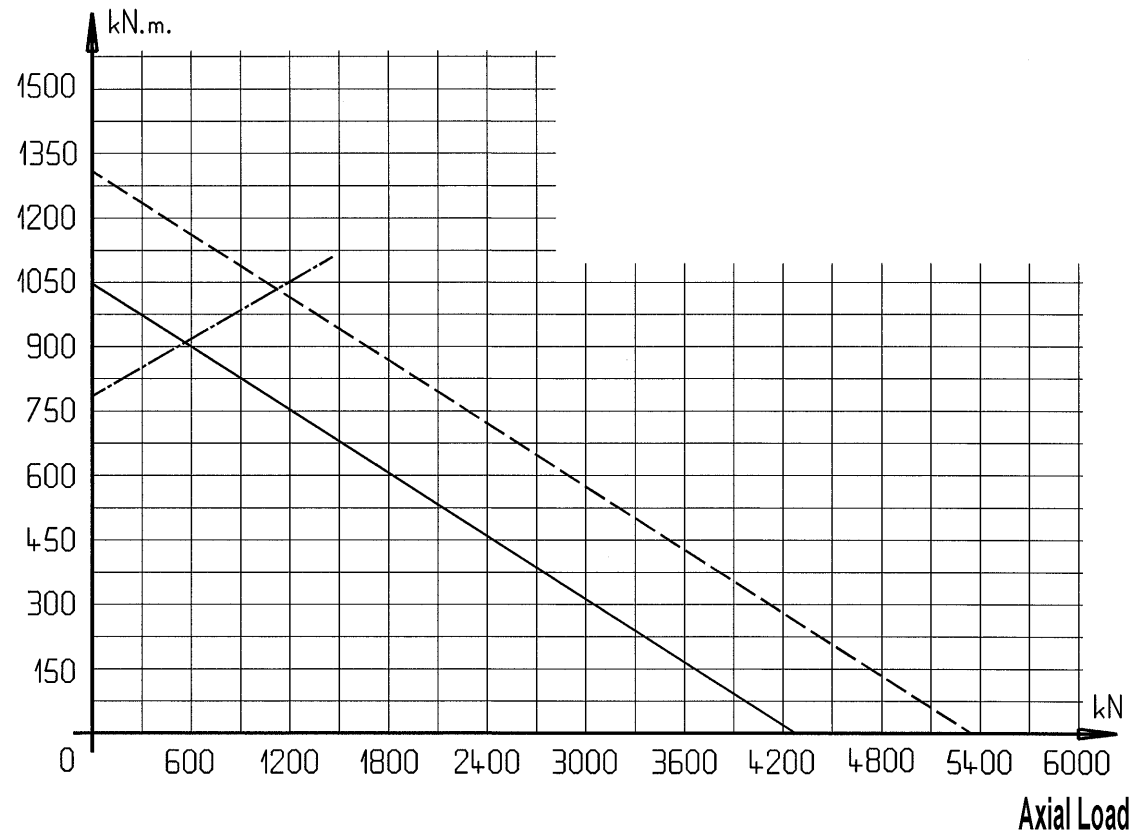

Balls Without Gear

CODE **03**

03-0181-07

Estimated Weight : 5. kg

03-0217-00

Estimated Weight : 14. kg

Tilting
Moment

03-0260-00

Tilting
Moment

Estimated Weight : 17. kg

03-0342-05

Tilting
Moment

Estimated Weight : 29. kg

03-0600-02

Tilting
Moment

Estimated Weight : 91. kg

03-0785-00

Tilting
Moment

Estimated Weight : 148. kg

03-0980-02

Tilting
Moment

Estimated Weight : 271. kg