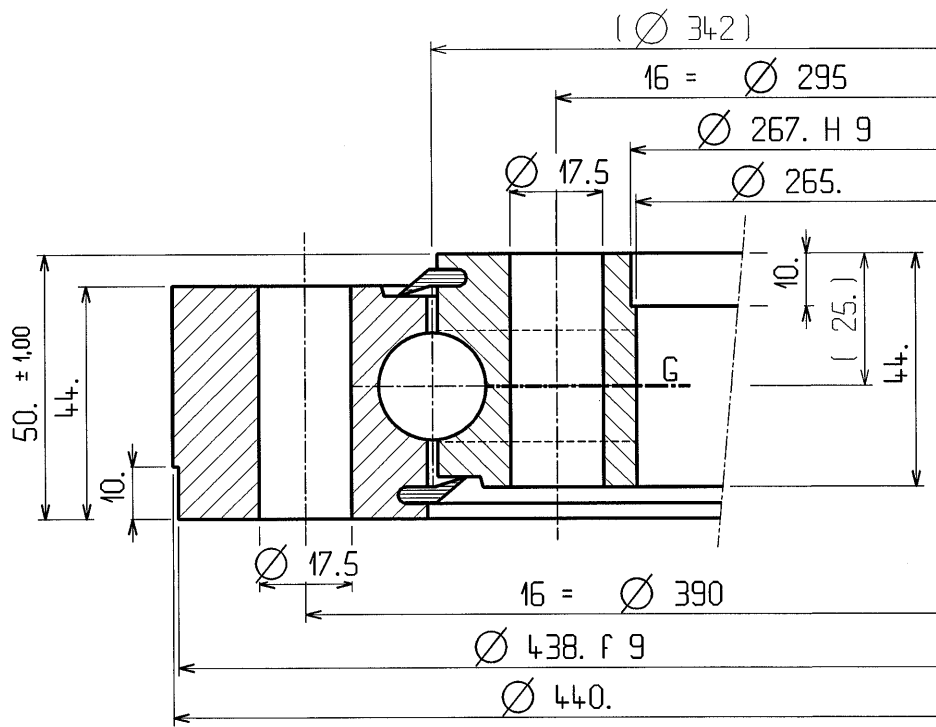

Balls Without Gear

CODE **03**

03-0181-07

Estimated Weight : 5. kg

03-0217-00

Estimated Weight : 14. kg

Tilting
Moment

03-0260-00

Tilting
Moment

Estimated Weight : 17. kg

03-0342-05

Tilting
Moment

Estimated Weight : 29. kg

03-0600-02

Tilting
Moment

Estimated Weight : 91. kg

03-0785-00

Tilting
Moment

Estimated Weight : 148. kg

03-0980-02

Tilting
Moment

Estimated Weight : 271. kg