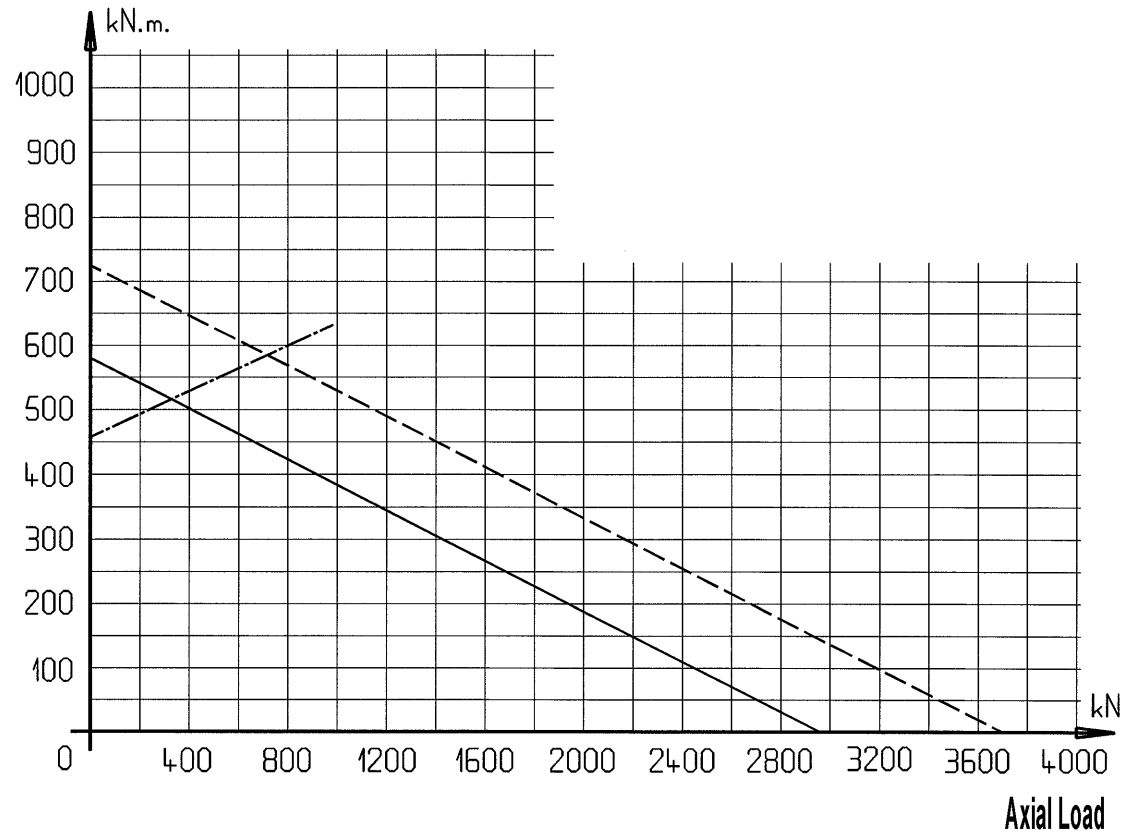

Balls Without Gear

CODE **03**

03-0181-07

Estimated Weight : 5. kg

03-0217-00

Estimated Weight : 14. kg

Tilting
Moment

03-0260-00

Tilting
Moment

Estimated Weight : 17. kg

03-0342-05

Tilting
Moment

Estimated Weight : 29. kg

03-0600-02

Tilting
Moment

Estimated Weight : 91. kg

03-0785-00

Tilting
Moment

Estimated Weight : 148. kg

03-0980-02

Tilting
Moment

Estimated Weight : 271. kg