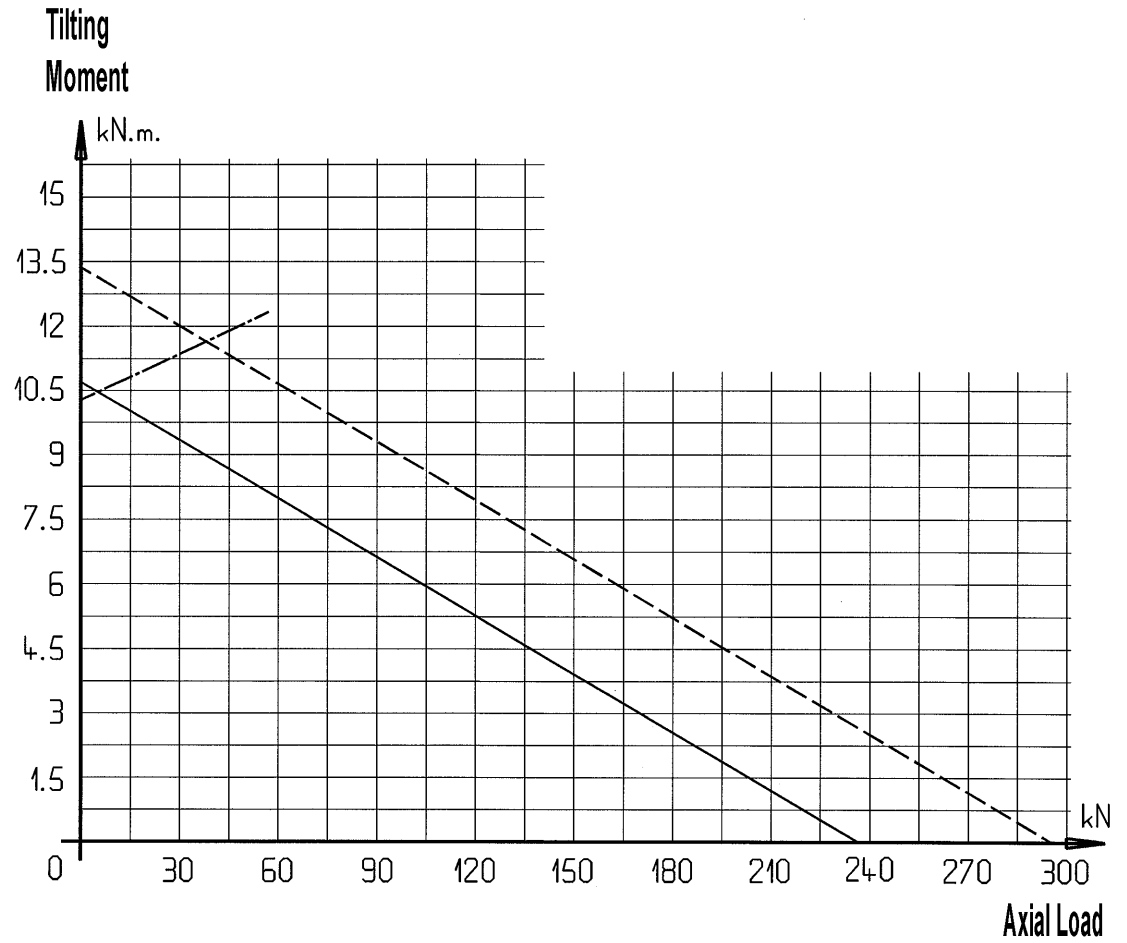

Balls Without Gear

CODE **03**

03-0181-07

Estimated Weight : 5. kg

03-0217-00

Estimated Weight : 14. kg

Tilting
Moment

03-0260-00

Tilting
Moment

Estimated Weight : 17. kg

03-0342-05

Tilting
Moment

Estimated Weight : 29. kg

03-0600-02

Tilting
Moment

Estimated Weight : 91. kg

03-0785-00

Tilting
Moment

Estimated Weight : 148. kg

03-0980-02

Tilting
Moment

Estimated Weight : 271. kg