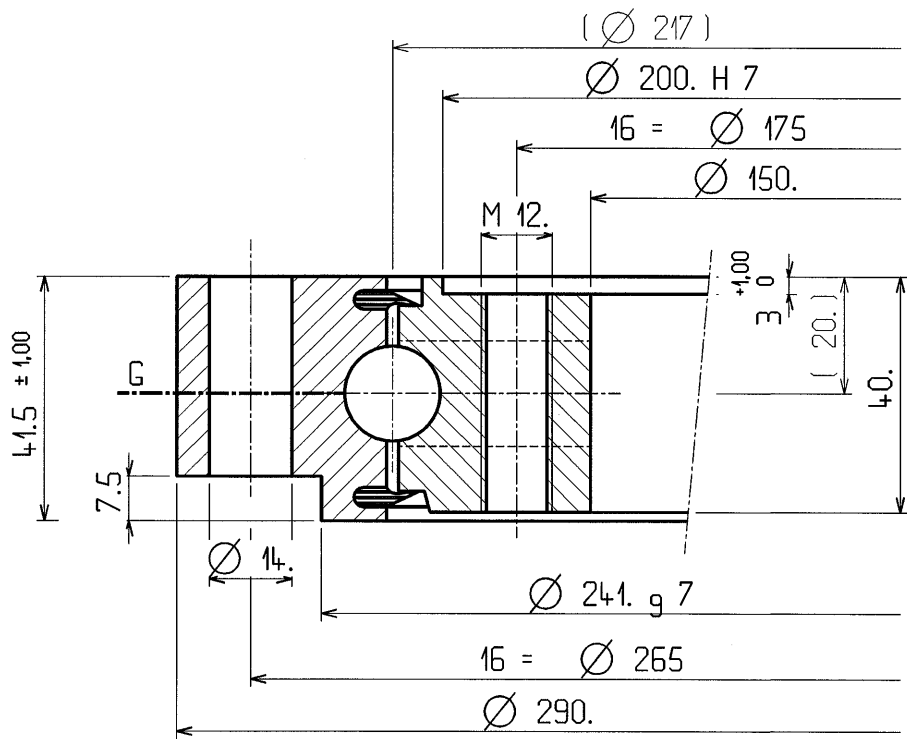

Balls Without Gear

CODE **03**

03-0181-07

Estimated Weight : 5. kg

03-0217-00

Estimated Weight : 14. kg

Tilting
Moment

03-0260-00

Tilting
Moment

Estimated Weight : 17. kg

03-0342-05

Tilting
Moment

Estimated Weight : 29. kg

03-0600-02

Tilting
Moment

Estimated Weight : 91. kg

03-0785-00

Tilting
Moment

Estimated Weight : 148. kg

03-0980-02

Tilting
Moment

Estimated Weight : 271. kg