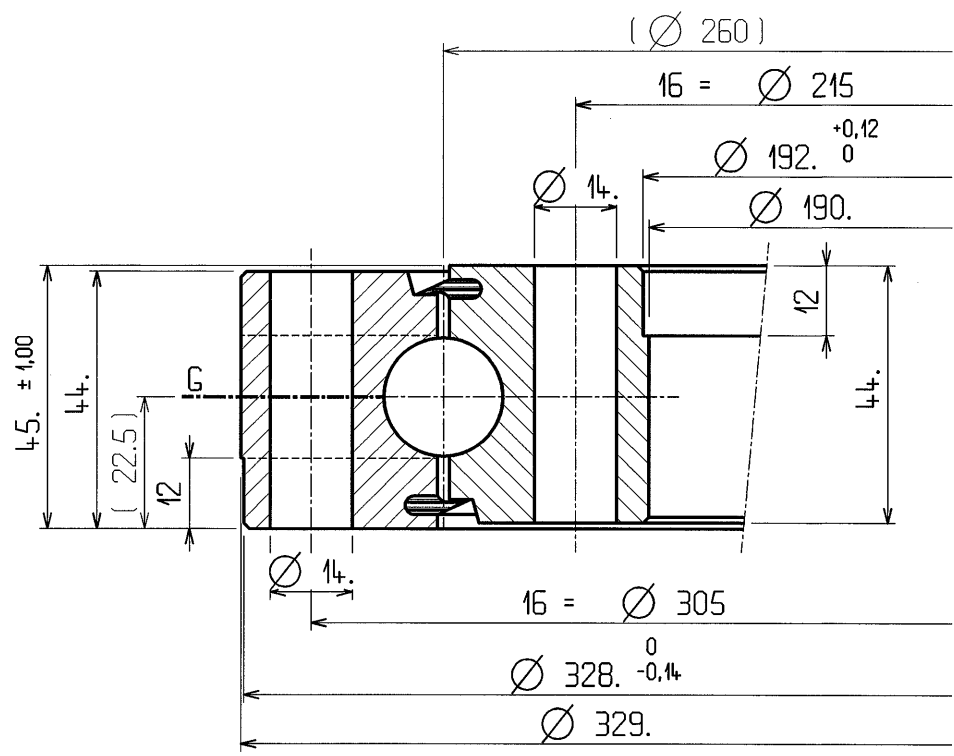

Balls Without Gear

CODE **03**

03-0181-07

Estimated Weight : 5. kg

03-0217-00

Estimated Weight : 14. kg

Tilting
Moment

03-0260-00

Tilting
Moment

Estimated Weight : 17. kg

03-0342-05

Tilting
Moment

Estimated Weight : 29. kg

03-0600-02

Tilting
Moment

Estimated Weight : 91. kg

03-0785-00

Tilting
Moment

Estimated Weight : 148. kg

03-0980-02

Tilting
Moment

Estimated Weight : 271. kg