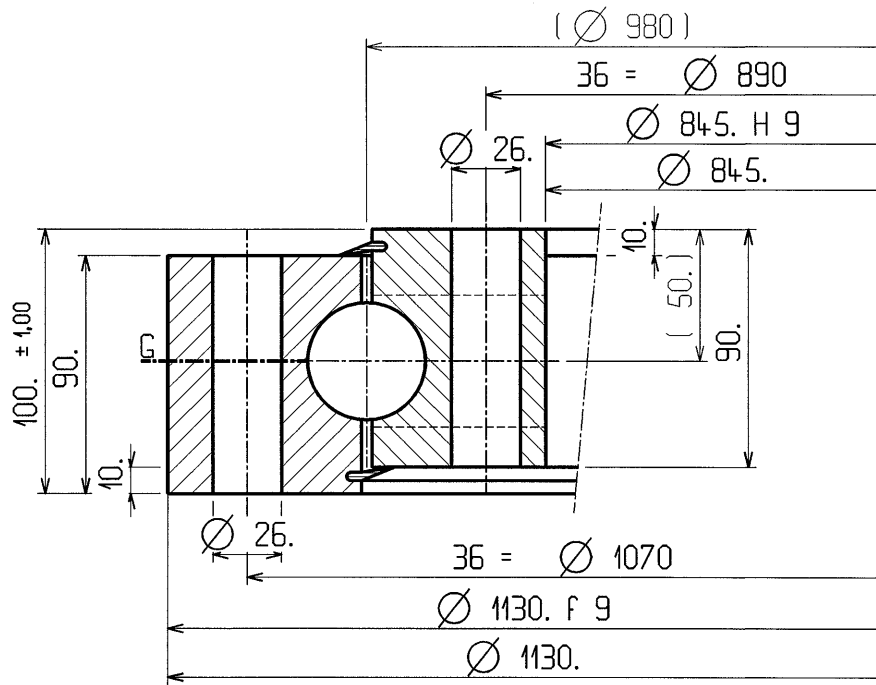

03-0785-00

Tilting
Moment

Estimated Weight : 148. kg

03-0980-02

Tilting
Moment

Estimated Weight : 271. kg