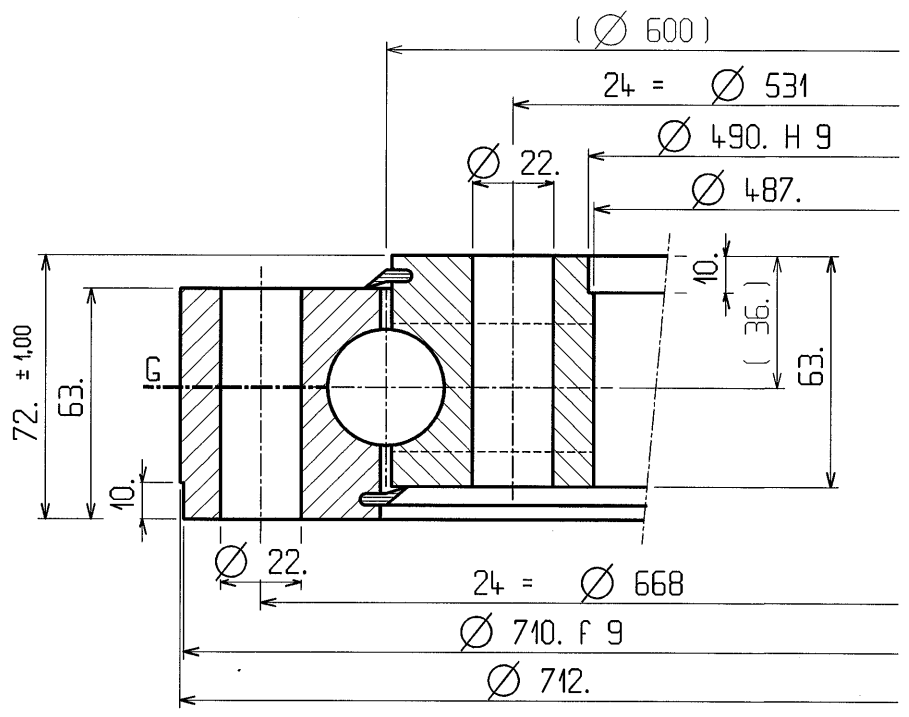

Tilting
Moment

Estimated Weight : 17. kg

03-0342-05

Tilting
Moment

Estimated Weight : 29. kg

03-0600-02

Tilting
Moment

Estimated Weight : 91. kg

03-0785-00

Tilting
Moment

Estimated Weight : 148. kg

03-0980-02

Tilting
Moment

Estimated Weight : 271. kg